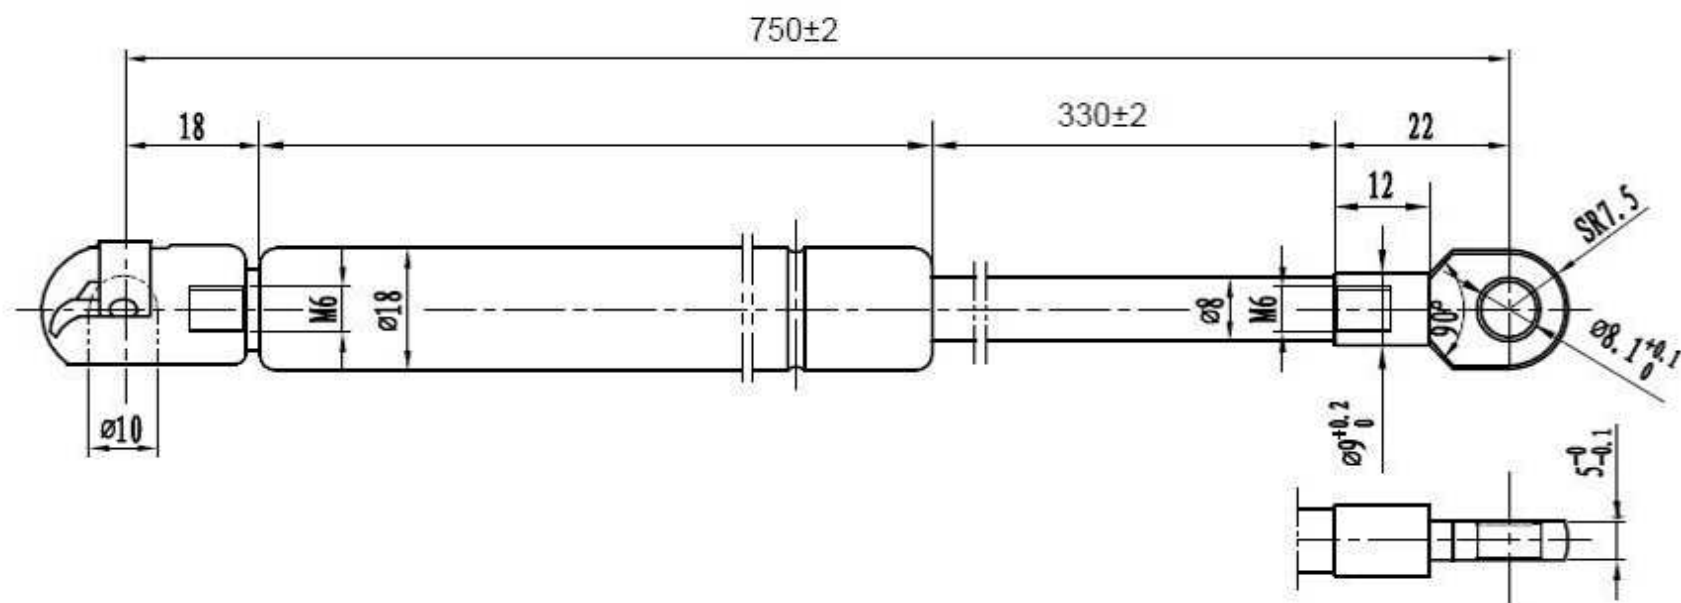

AMORTIGUADOR DE GAS DE L=750 Y P= 200N/250N/300N/350N/450N/550N/650N/750N

F1: 200N/250N/300N/350N/450N/550N/650N/750N

manuman

MANUTENCION Y MANTENIMIENTO INDUSTRIAL, S.L.

Pol. Ind. CONGOST. C/ Can Albareda, 46
08760 MARTORELL (Barcelona)
Tel. 937 765 573 - Fax 937 765 701
E-mail: manuman@manumansl.es
www.manumansl.es

REF.

MANL750-200N
MANL750-250N
MANL750-300N
MANL750-350N
MANL750-450N
MANL750-550N
MANL750-650N
MANL750-750N