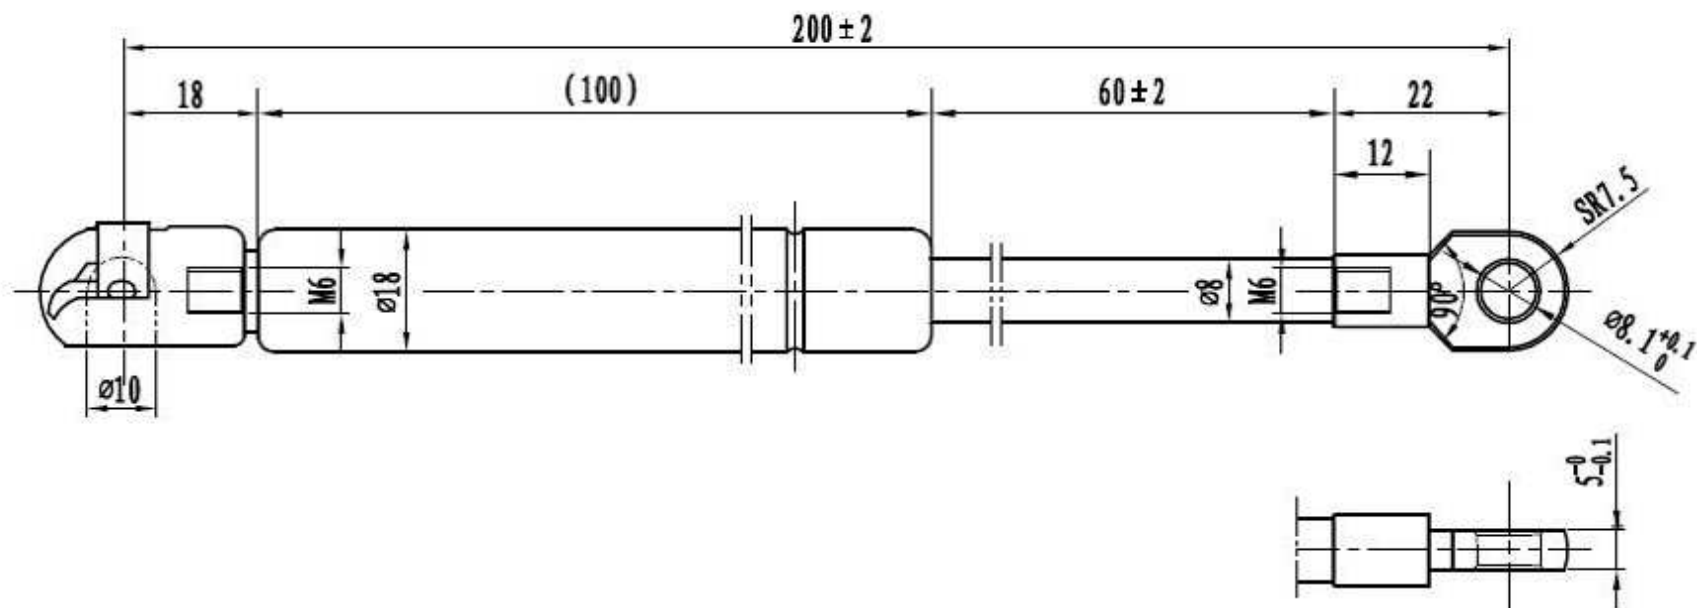

AMORTIGUADOR DE GAS DE L= 200 Y P= 150N/200N/250N/300N/350N/450N/550N

F1: 150N/ 200N/250N/300N/350N/450N/550N

manuman

MANUTENCION Y MANTENIMIENTO INDUSTRIAL, S.L.

Pol. Ind. CONGOST. C/ Can Albareda, 46
08760 MARTORELL (Barcelona)
Tel. 937 765 573 - Fax 937 765 701
E-mail: manuman@manumansl.es
www.manumansl.es

REF.

MANL200-150N
MANL200-200N
MANL200-250N
MANL200-300N
MANL200-350N
MANL200-450N
MANL200-550N