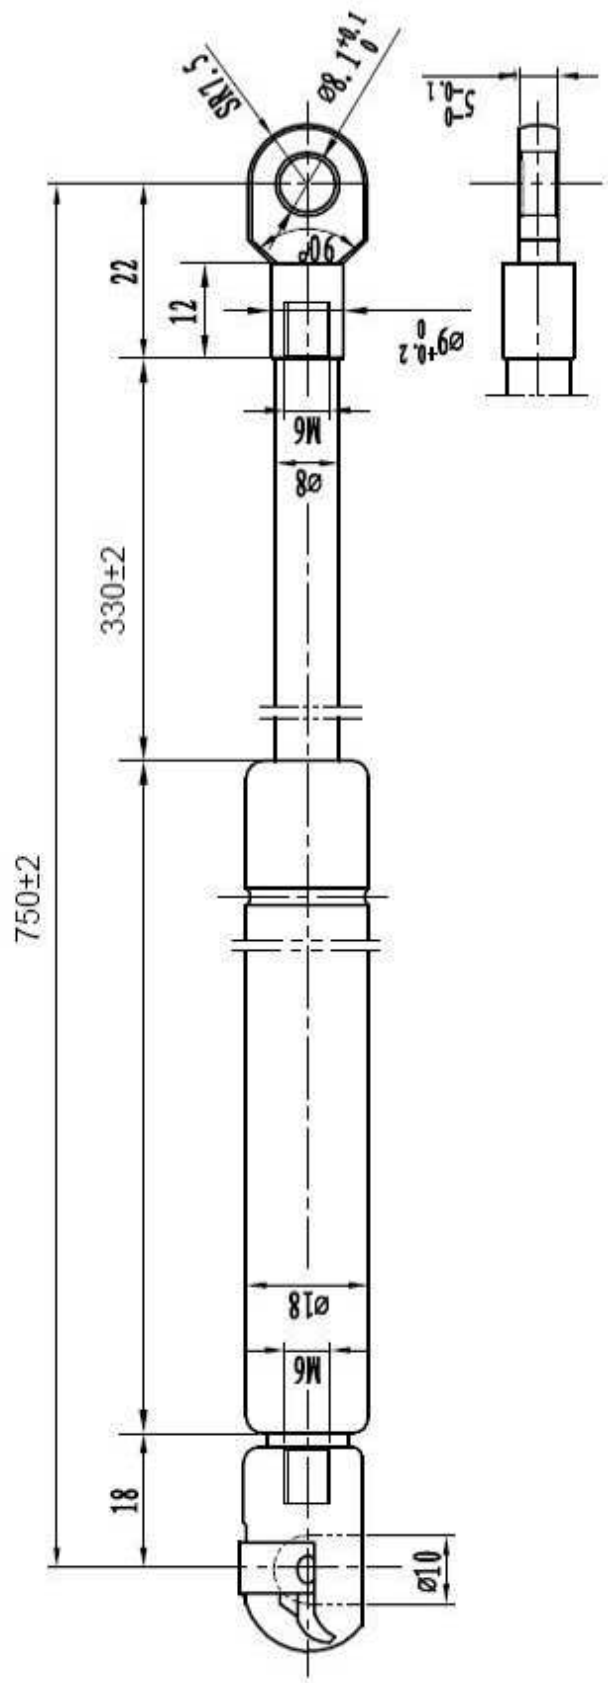

AMORTIGUADOR DE GAS DE L=750 Y P= 200N/250N/300N/350N/450N/550N/650N/750N

F1: 200N/250N/300N/350N/450N/550N/650N/750N

manuman

MANUTENCION Y MANTENIMIENTO INDUSTRIAL, S.L.

Po. Ind. CONGOST. C/ Can Albareda, 46
08760 MARTORELL (Barcelona)
Tel. 937 765 573 - Fax 937 765 701

E-mail: manuman@manumansi.es
www.manumansi.es

REF.

MANL750-200N

MANL750-250N

MANL750-300N

MANL750-350N

MANL750-450N

MANL750-550N