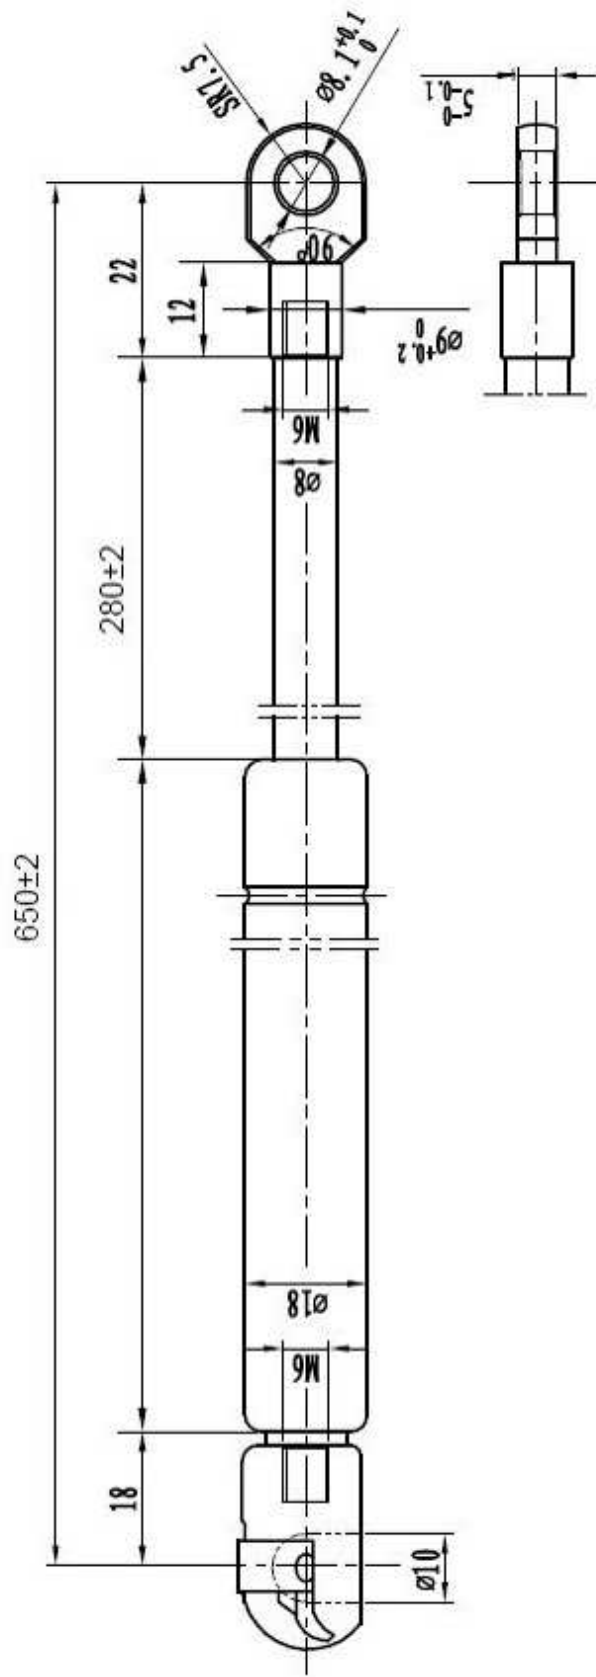

AMORTIGUADOR DE GAS DE L=650 Y P= 200N/250N/300N/350N/450N/550N/650N/750N

F1: 200N/250N/300N/350N/450N/550N/650N/750N

manuman

MANUTENCION Y MANTENIMIENTO INDUSTRIAL, S.L.

Pol. Ind. CONGOST. C/ Can Albareda, 46