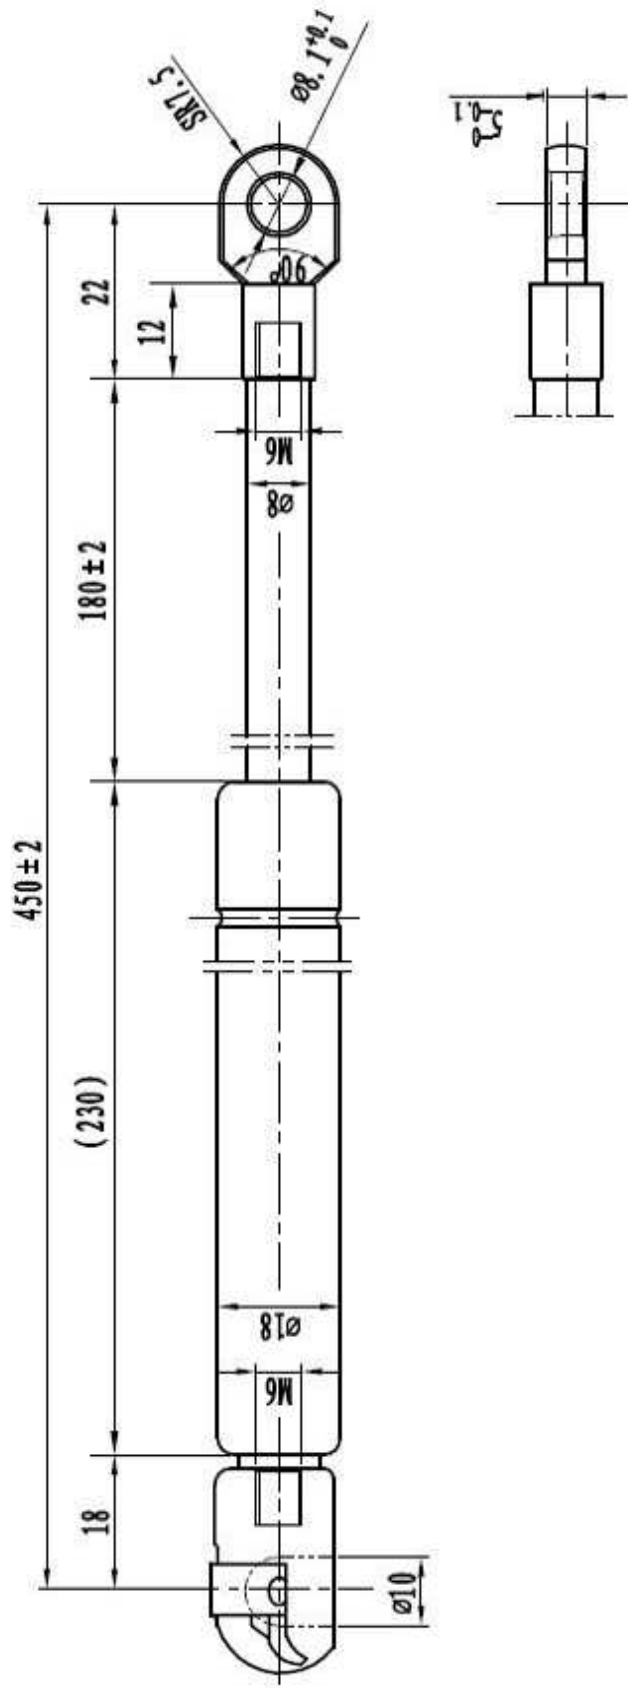

AMORTIGUADOR DE GAS DE L=450 Y P= 150N/200N/250N/300N/350N/450N/550N/650N/750N

F1: 150N/200N/250N/300N/350N/450N/550N/650N/750N

manuman

MANUTENCION Y MANTENIMIENTO INDUSTRIAL, S.L.

Pol. Ind. CONGOST. C/ Can Albareda, 46