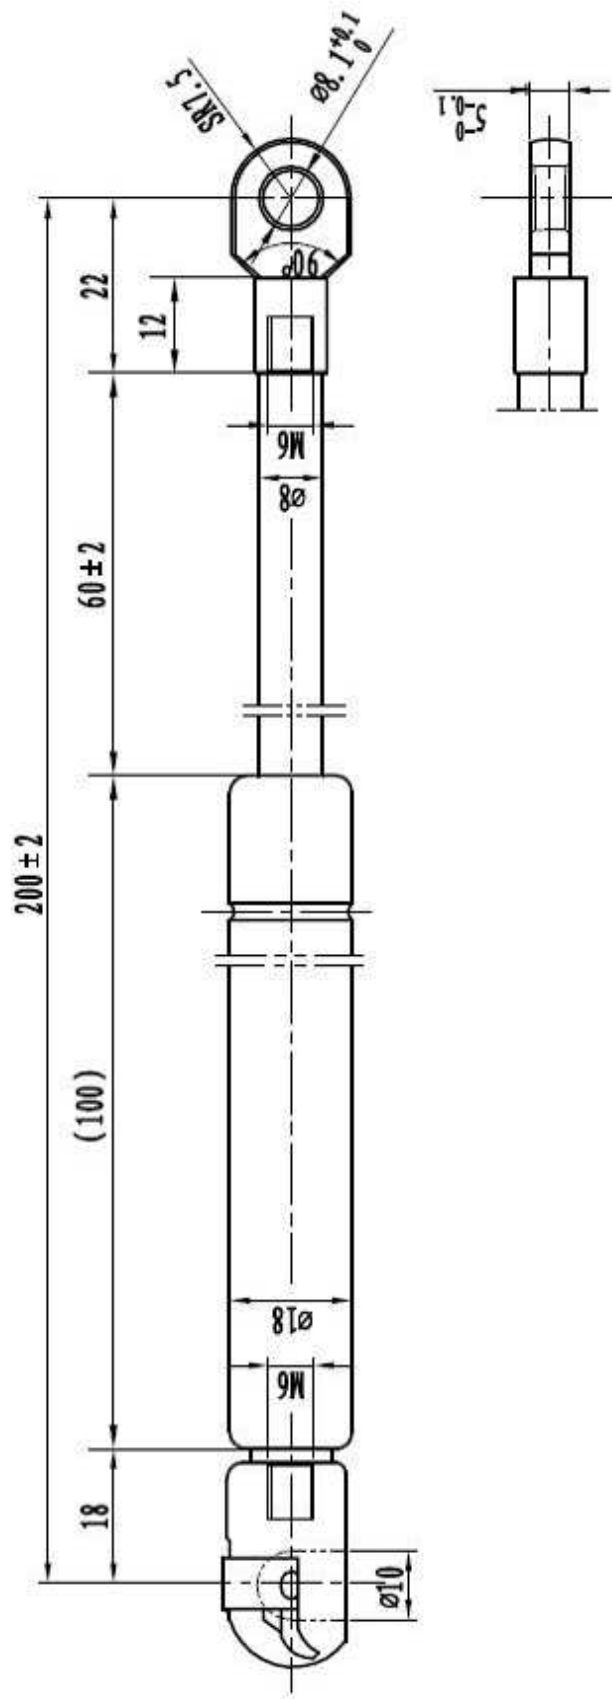

AMORTIGUADOR DE GAS DE L= 200 Y P= 150N/200N/250N/300N/350N/450N/550N

F1:150N/ 200N/250N/300N/350N/450N/550N

manuman

MANUTENCION Y MANTENIMIENTO INDUSTRIAL, S.L.

Pol. Ind. CONGOST. C/ Can Albareda, 46
08760 MARTORELL (Barcelona)
Tel. 937 765 573 - Fax 937 765 701
E-mail: manuman@manumansi.es
www.manumansi.es

REF.

MANL200-150N

MANL200-200N

MANL200-250N

MANL200-300N

MANL200-350N

MANL200-450N

MANL200-550N